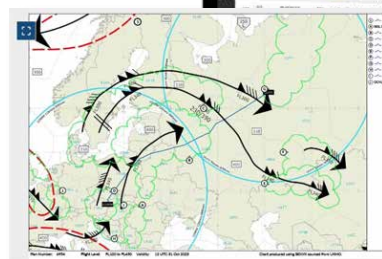

# Flight Dispatch

Reduce workloads with all information in one portal, monitor flight progress and generate briefing packs.

- Streamline flight data management
- Over 12 million briefing packs a year are generated and released to the pilots EFB
- Review flight plans, Wx, NOTAMs & charts
- Receive alerts & message crew directly
- Identify potential delays with ops board view
- Update passenger and crew info
- Create notices & attach files to briefing packs such as loadsheets