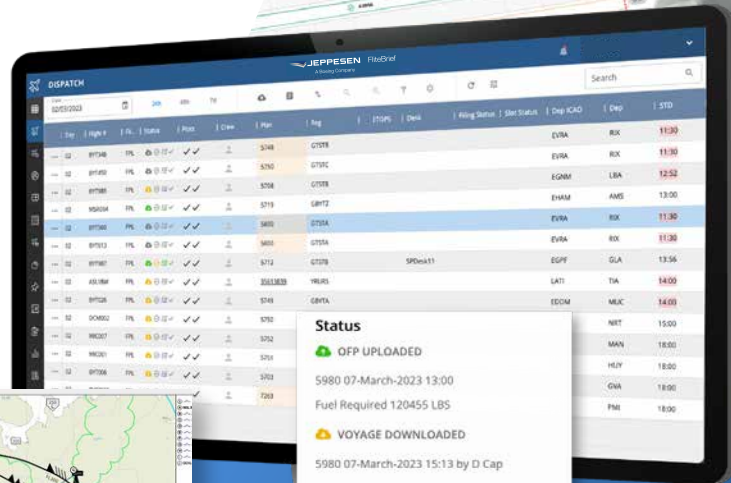

# Flight Dispatch

Reduce workloads with all information in one portal, monitor flight progress and generate briefing packs.

- Streamline flight data management
- Over 12 million briefing packs a year are generated and released to the pilots EFB
- Review flight plans, Wx, NOTAMs & charts
- Receive alerts & message crew directly
- Identify potential delays with ops board view
- Update passenger and crew info
- Create notices & attach files to briefing packs such as loadsheets

**Status**

- OFF UPLOADED  
5980 07-March-2023 13:00  
Fuel Required 120455 LBS
- VOYAGE DOWNLOADED  
5980 07-March-2023 15:13 by D Cap
- SECTOR ACCEPTED
- PRE-FLIGHT SIGN OFF
- VOYAGE SIGNED OFF
- FUEL ORDERS