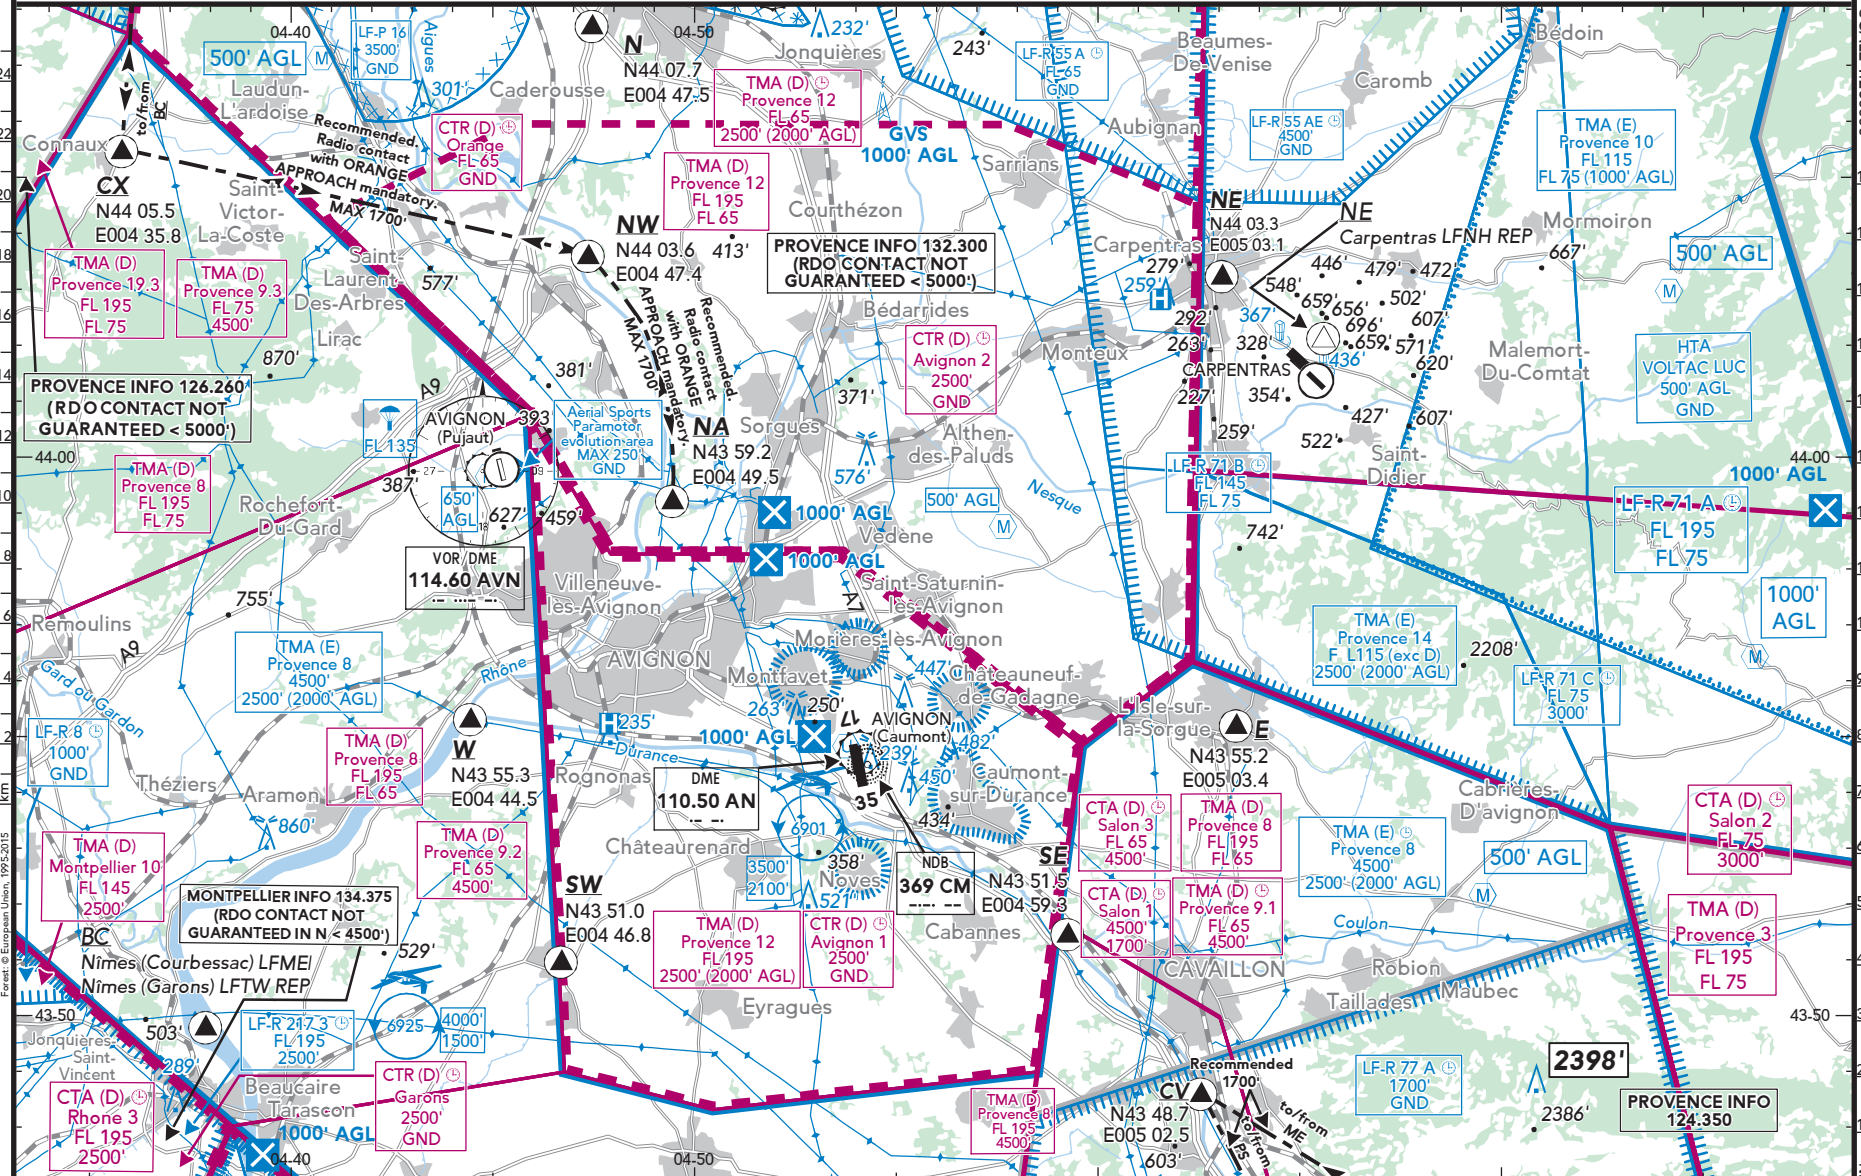

LFMV
CAUMONT

AVIGNON
FRANCE

LOCATION Elev 124' /38m (5 hPa) N43 54.4 E004 54.1	FIS MARSEILLE INFORMATION 120.550 ⁽²⁾ PROVENCE INFO 132.300 ⁽³⁾	ATIS ATIS 120.830 (fr, en) STAP 122.600 ⁽¹⁾⁽⁴⁾ (fr)	AIRSPACE ORANGE APPROACH 118.925 ⁽⁵⁾ ORANGE TOWER 128.950 ⁽⁵⁾ PROVENCE APPROACH 120.205 ⁽⁶⁾ 120.880 ⁽⁶⁾ 121.430 ⁽⁶⁾ 124.350 ⁽⁶⁾ 132.300 ⁽⁶⁾	TOWER AVIGNON TOWER 122.600 ⁽¹⁾ (fr, en) AVIGNON GROUND 121.755 (fr, en)
	AIR/AIR AVIGNON 122.600 ⁽¹⁾⁽⁴⁾ (fr)			
	⁽¹⁾ VDF ⁽²⁾ EXC if FIS is provided by APP. RDO contact not guaranteed < 10000' ⁽³⁾ RDO contact not guaranteed < 5000' ⁽⁴⁾ Outside TWR op hr ⁽⁵⁾ Orange CTR ⁽⁶⁾ Provence TMA			

CHANGES: New Layout - COM - REPs & Routes.