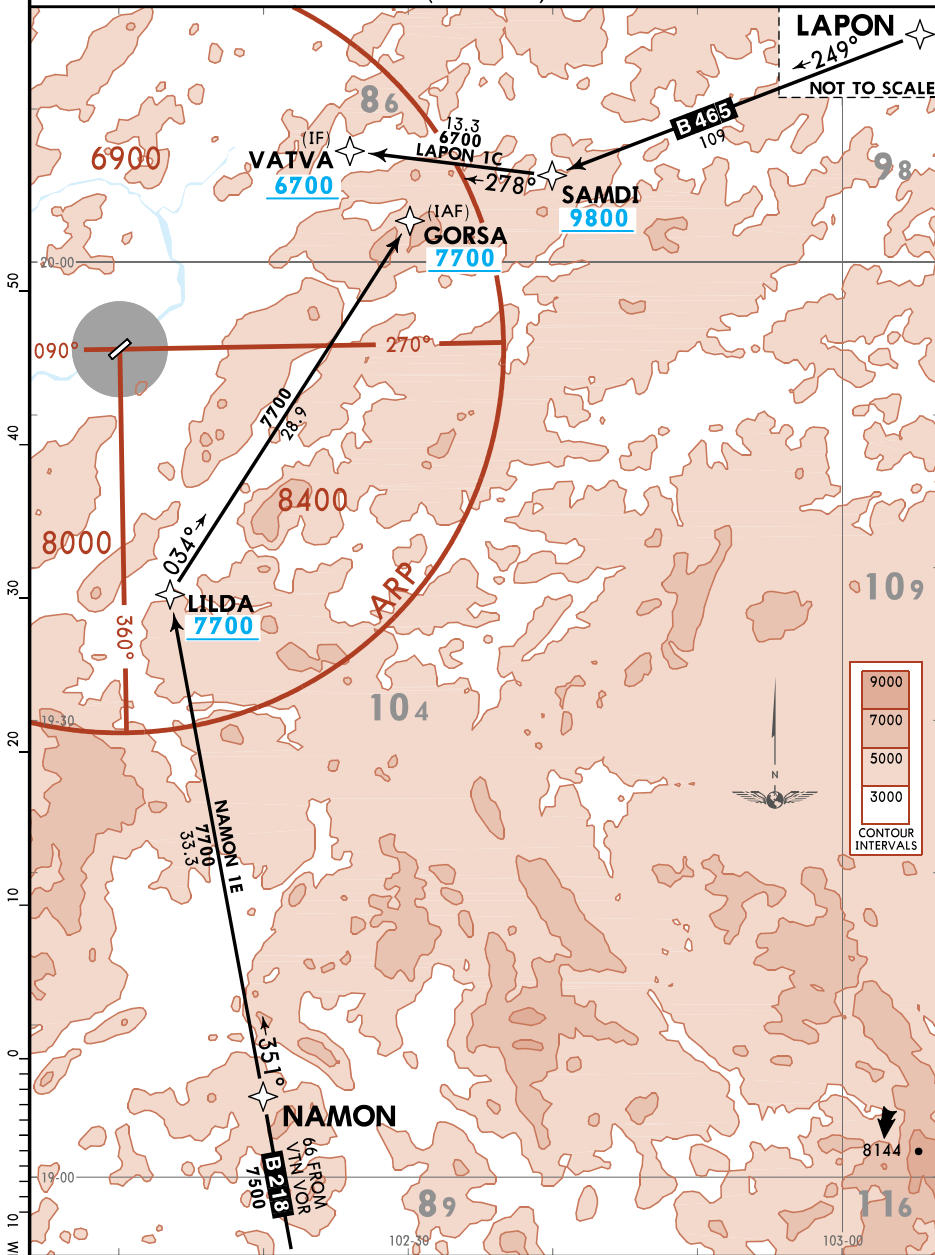

Apt Elev  
 964  
 Alt Set: hPa Trans level: FL130

LAPON 1C (LAP1C), NAMON 1E (NAM1E)  
 RNAV (GNSS) ARRIVALS  
 (RWY 23)

STAR	ROUTING
LAPON 1C	From SAMDI descent to VATVA, at or above 6700.
NAMON 1E	From NAMON descent to LILDA, at or above 7700, to GORSA at or above 7700.