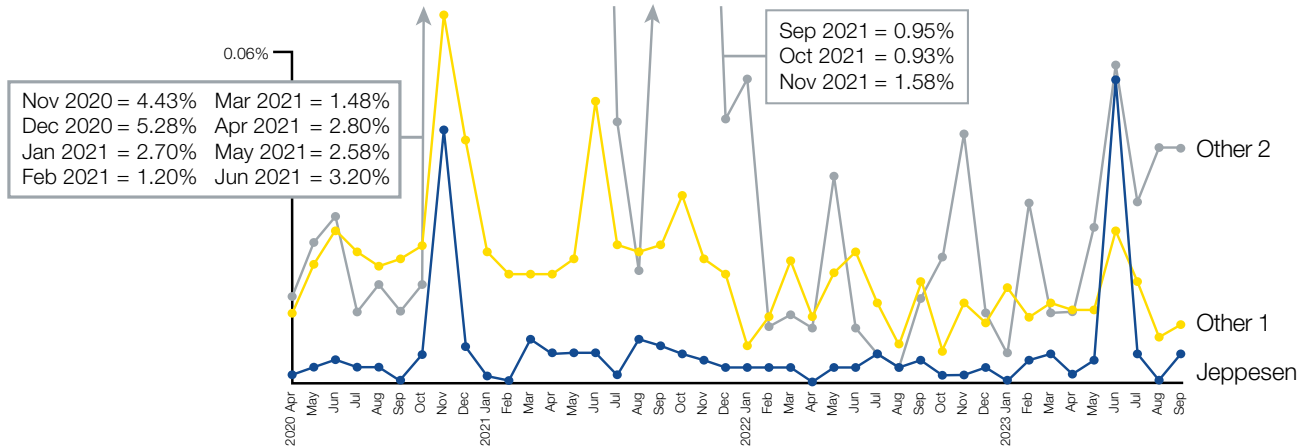

Jeppesen NavData®

The industry's most accurate flight management system data

FMS Data Accuracy

Average % of Alerts* by Supplier based on IFR airports maintained

*Excludes alerts due to late source.

Jeppesen NavData not only means fewer direct costs associated with alerts. It also means fewer indirect costs, as your operations face less alert volatility compared to other providers. In an industry where disruption is the enemy, you want to partner with a company delivering a predictably high quality of FMS data.

Stop paying the high price of poor quality FMS data. Choose the most accurate data in the industry right from the start. Choose Jeppesen NavData.

Learn more about Jeppesen NavData® at jeppesen.com/navdata