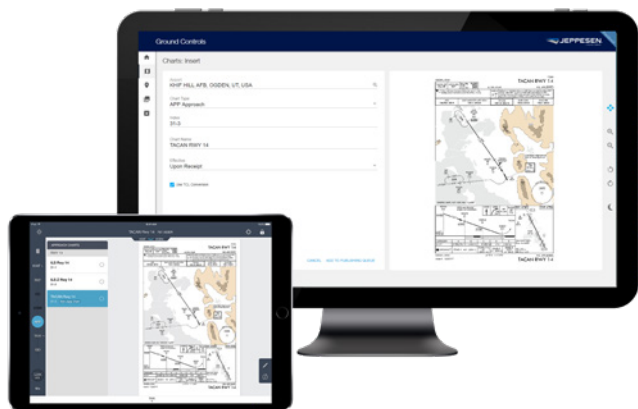

Jeppesen Inserted Charts

Your Mission. Your Content. Your EFB.

With Jeppesen Inserted Charts, you can integrate and index your own charts and other content alongside Jeppesen charts, right on your EFB.

Realize control, customization, efficiency

- ✔ Increase efficiencies by creating your own customized terminal chart library for distribution throughout your enterprise and front line operations
- ✔ Increase operational control by creating, publishing and distributing content on-demand and independent of established AIRAC cycles
- ✔ Streamline flight deck workflows by having all charts and information specific to your operation in one place where pilots need them most – in FliteDeck Pro

Key features of Jeppesen Inserted Charts include:

- ✔ Convert host-nation civil or military chart libraries, or other multi-page PDF charts and files to a format that can be uploaded and viewed in day or night mode on FliteDeck Pro
- ✔ Assign and insert content into a specific coverage or category in alignment with FliteDeck Pro (i.e. Approach, SID, STAR, Taxi Diagram, etc.)
- ✔ Insert integrated content into FliteDeck Pro, Trip Kit and Chart Viewer simultaneously
- ✔ Side-by-side accuracy validation of original PDF files with inserted content prior to publishing
- ✔ Publish organization-specific content on-demand to your entire enterprise or select mobile devices via Jeppesen Distribution Manager Pro on-demand and independent of established cycles
- ✔ Utilize Ground Controls suite as a central repository for all uploaded content with history details on past actions

Only Jeppesen gives your ground operations this much control, customization and efficiency.

Learn more about what we offer.

Inserted Charts is just one of several modules in Jeppesen Ground Controls, a web-based application enabling ground operations to manage, supplement, preview, publish and synchronize their data, navigational charts and maps with a single tool.